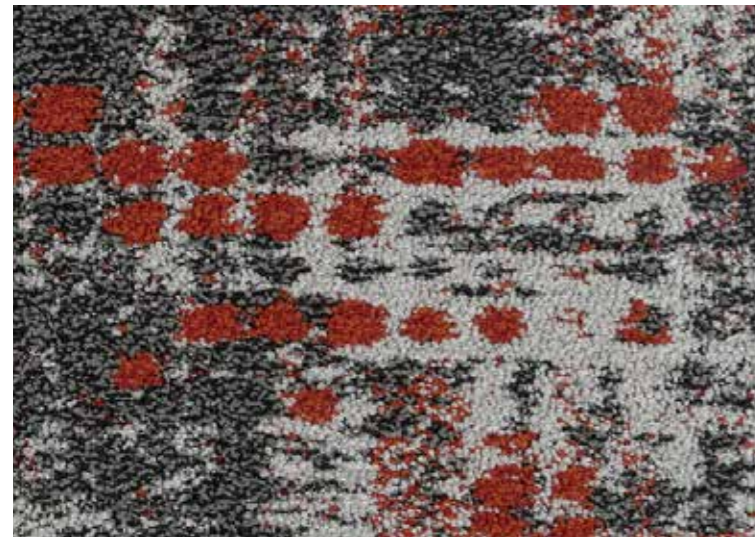

Rebel 801784