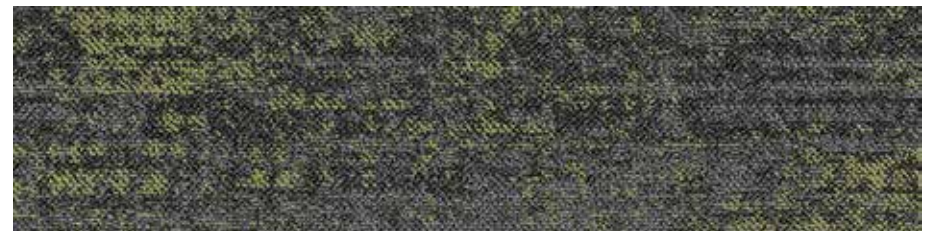

GEO FLOORING

Pave The Way

Carpet Planks

“Pave The Way” carpet planks makes you the master of your design space. This new biophillic design allows you to create your own pavements of colour with underlying tones of grey. Playful combinations of colour gives a refreshing aesthetic

PAVE THE WAY

Blue Pavement

PAVE THE WAY

Cement Base

PAVE THE WAY

Coral Stones

PAVE THE WAY

Mossy Stones

PAVE THE WAY

Sunshine Walkway

Product Specifications

Construction	Tufted Multi-Level Pattern Loop Pile
Yarn	100% Nylon 6
Gauge	1/12"
Production Weight	21 oz
Total Thickness	7.0 mm +/- 0.5mm
Backing	EcoAce-Bac
Size	25 x 100 cm