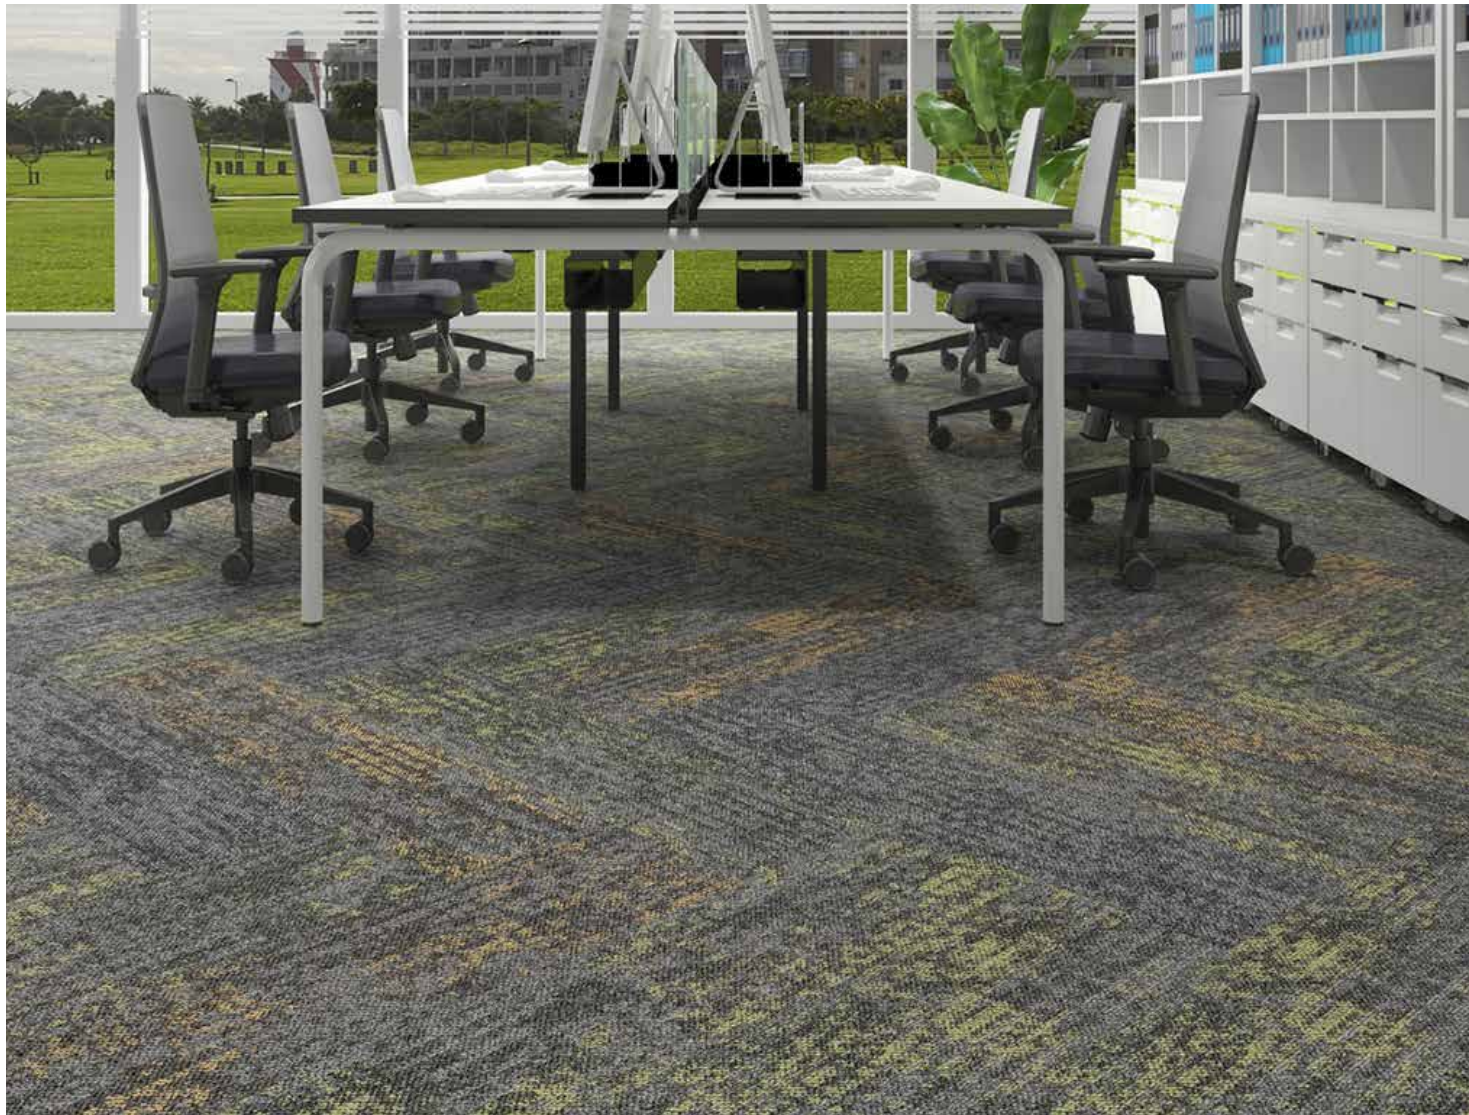

PAVE THE WAY

Mossy Stones