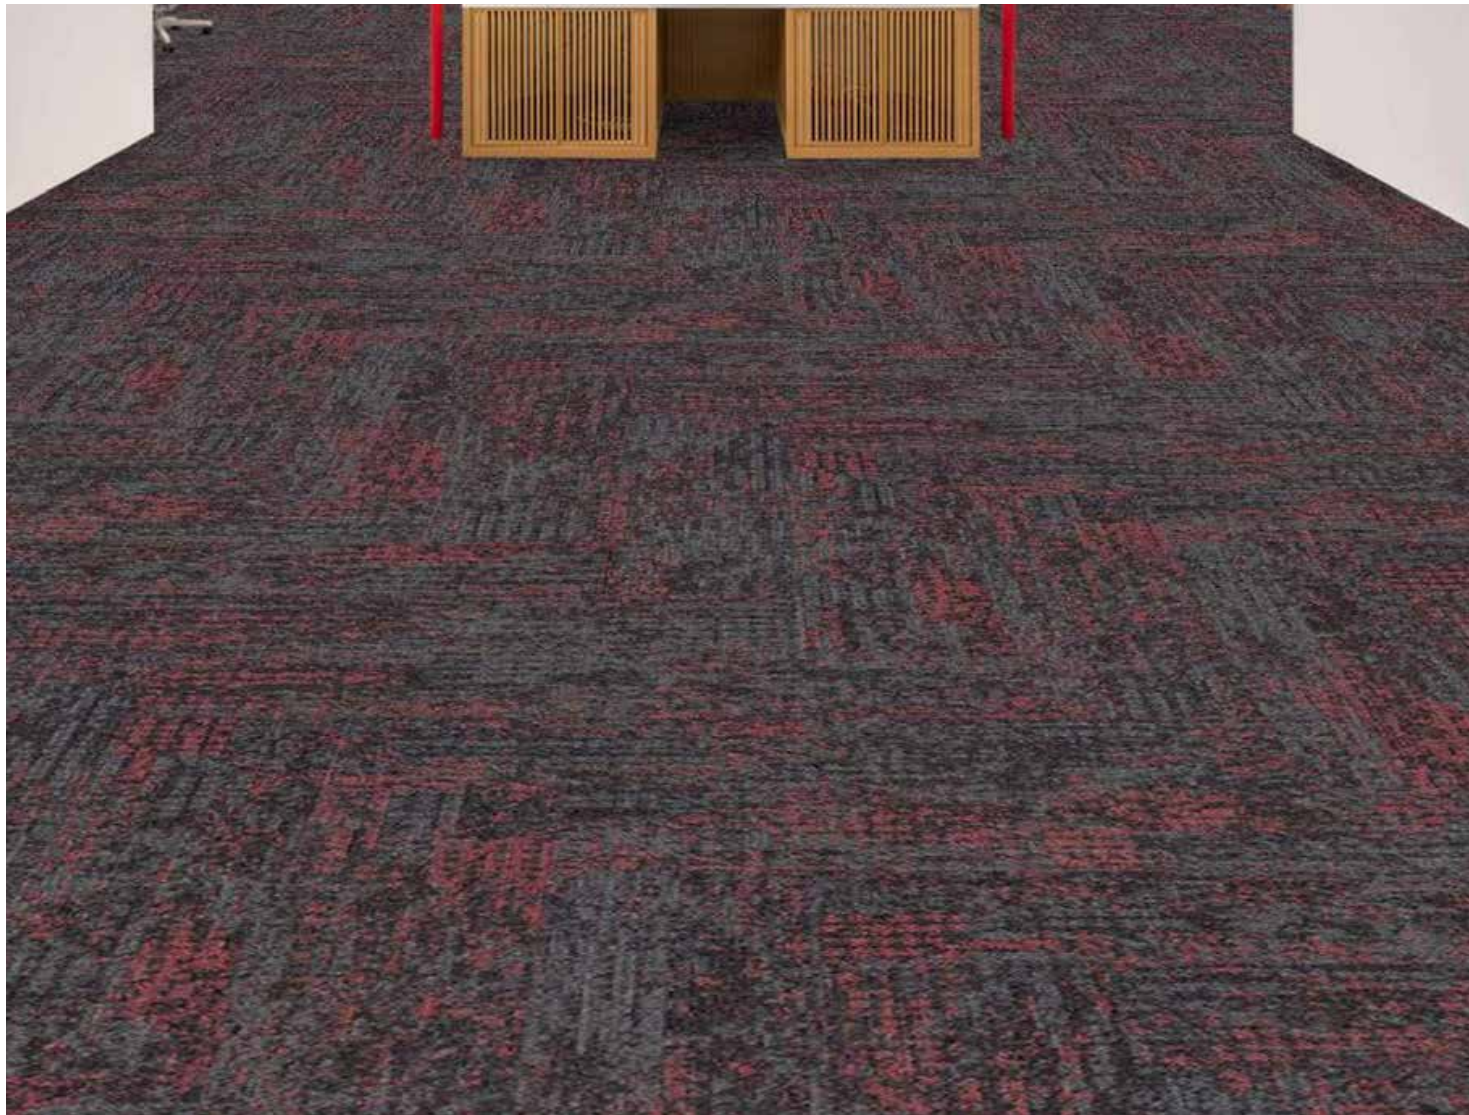

PAVE THE WAY

Coral Stones