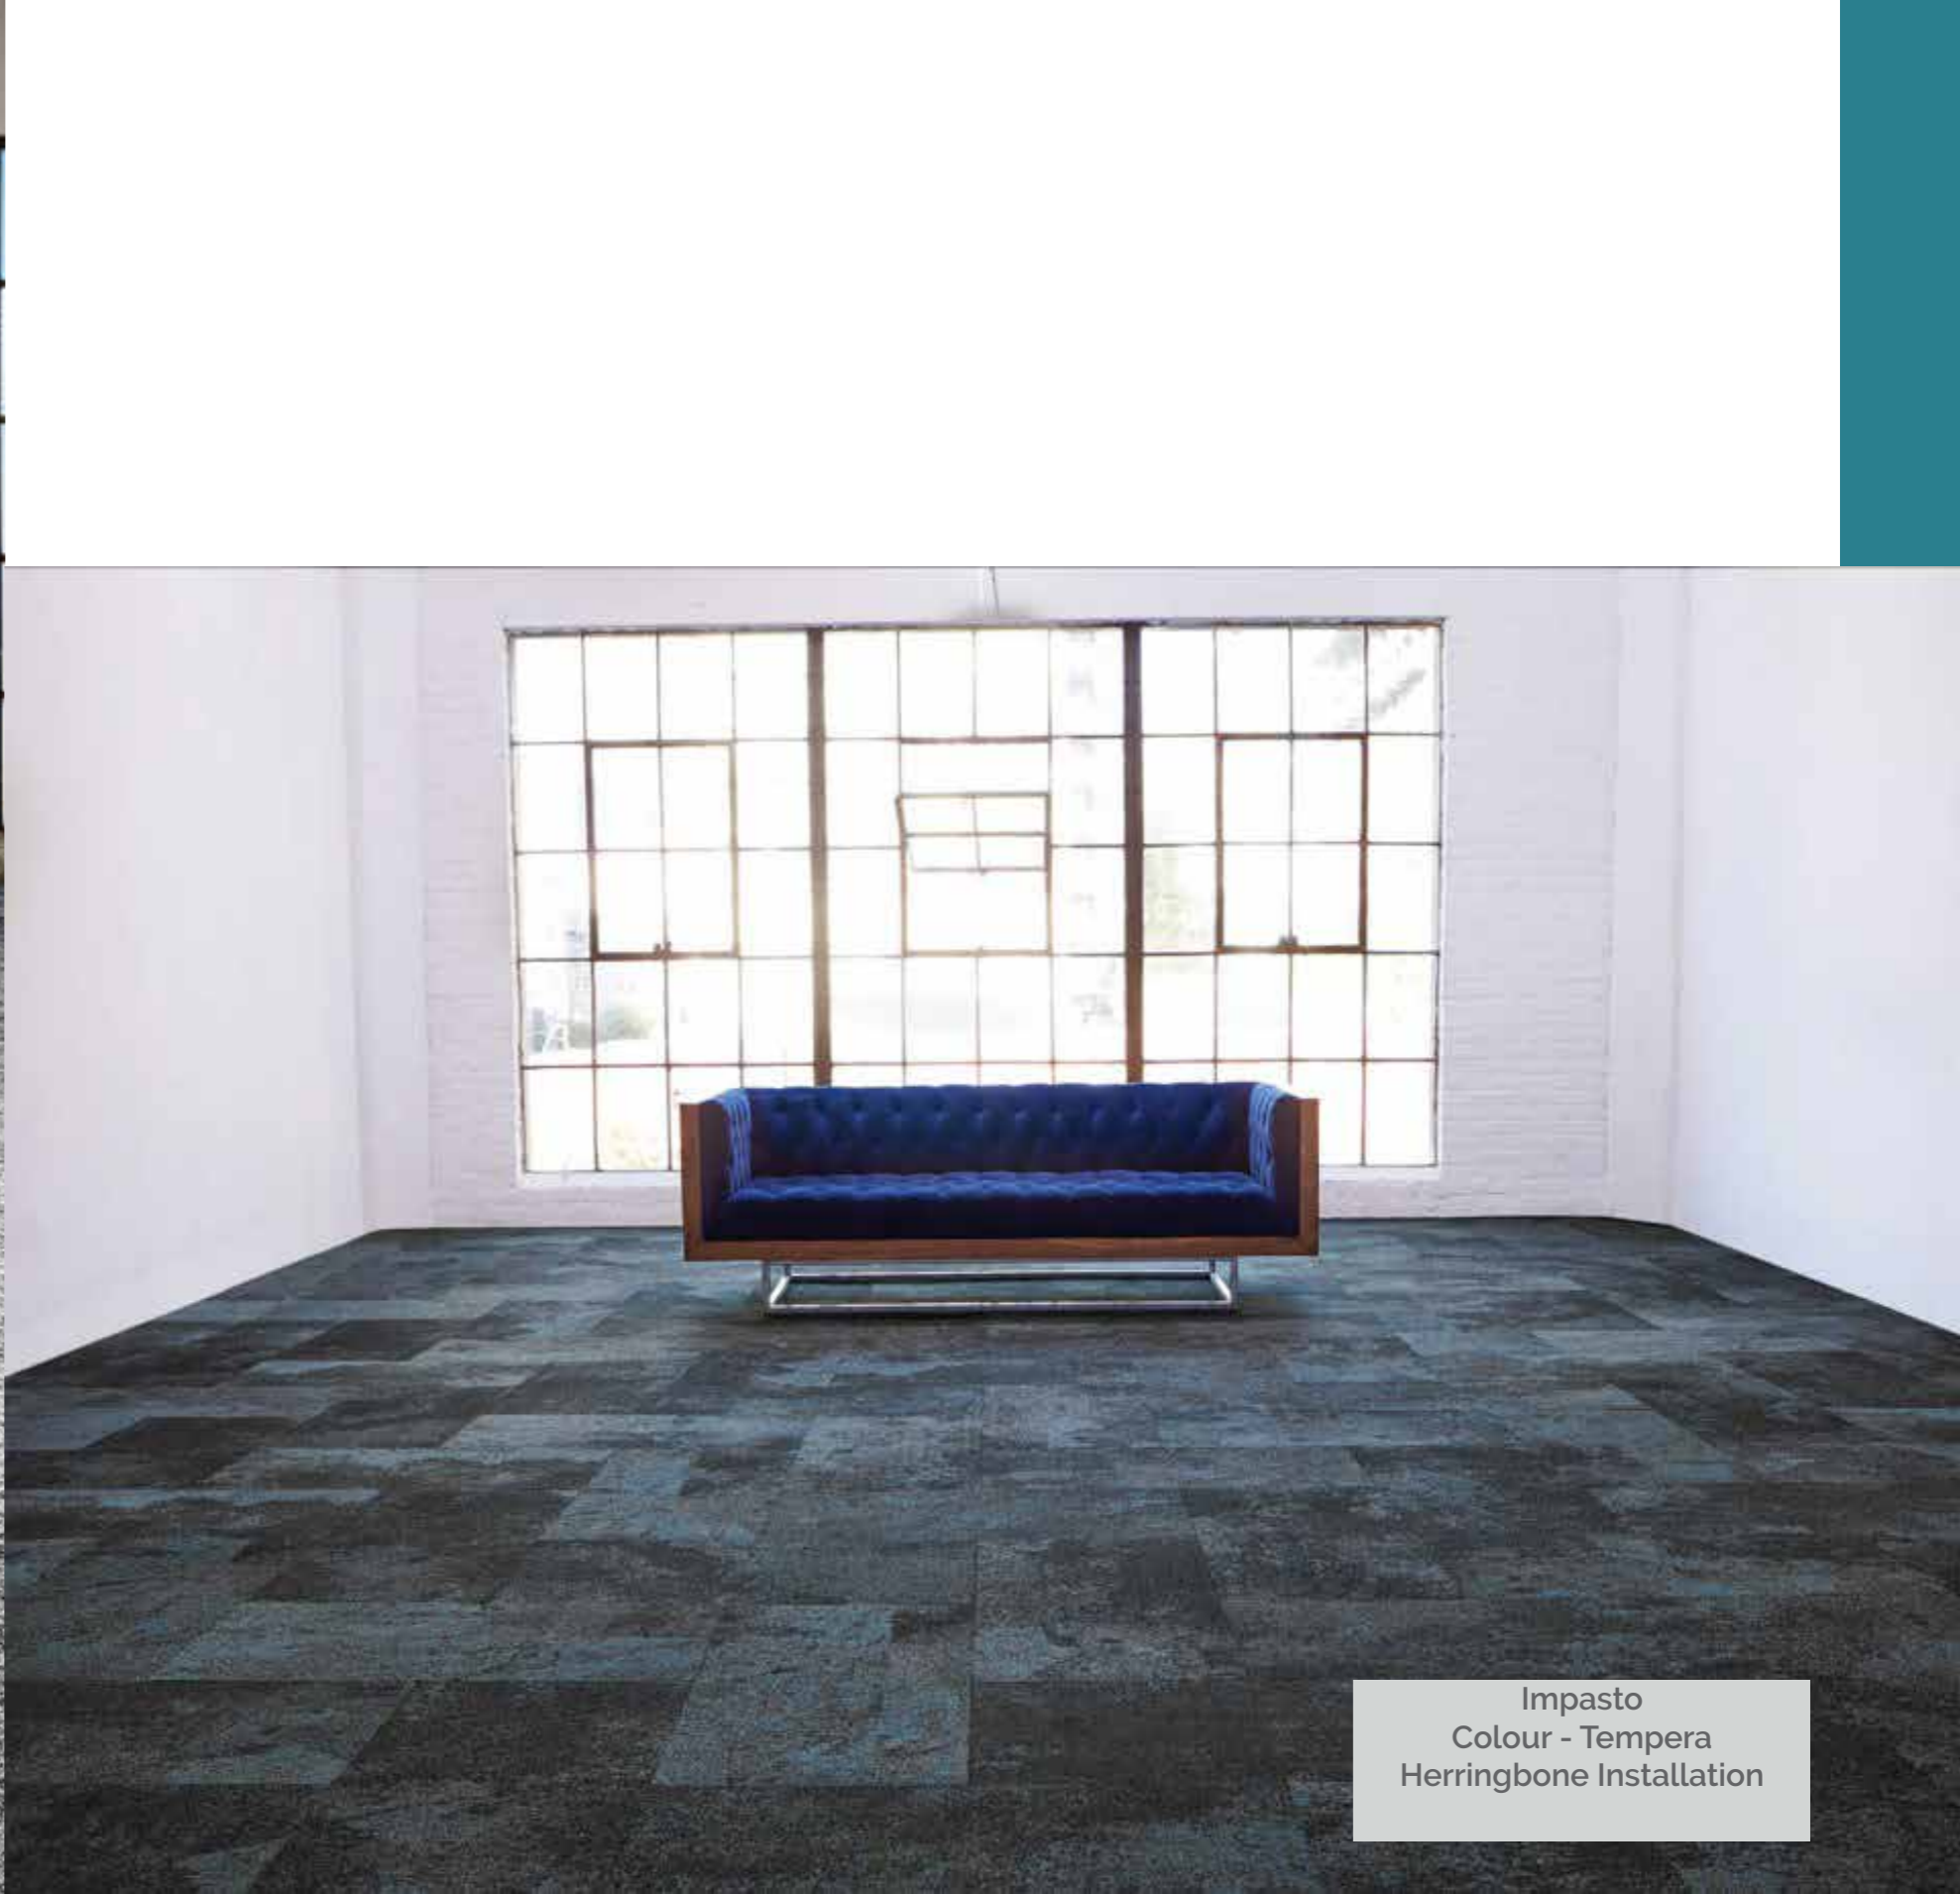

**GEO FLOORING**

Impasto and Secco  
Colour - Still Life

Brick Installation

Impasto  
Colour - Tempera  
Herringbone Installation

Secco  
Colour - Landscape  
Broadloom

Impasto  
Colour - Resist  
Quarter Turn