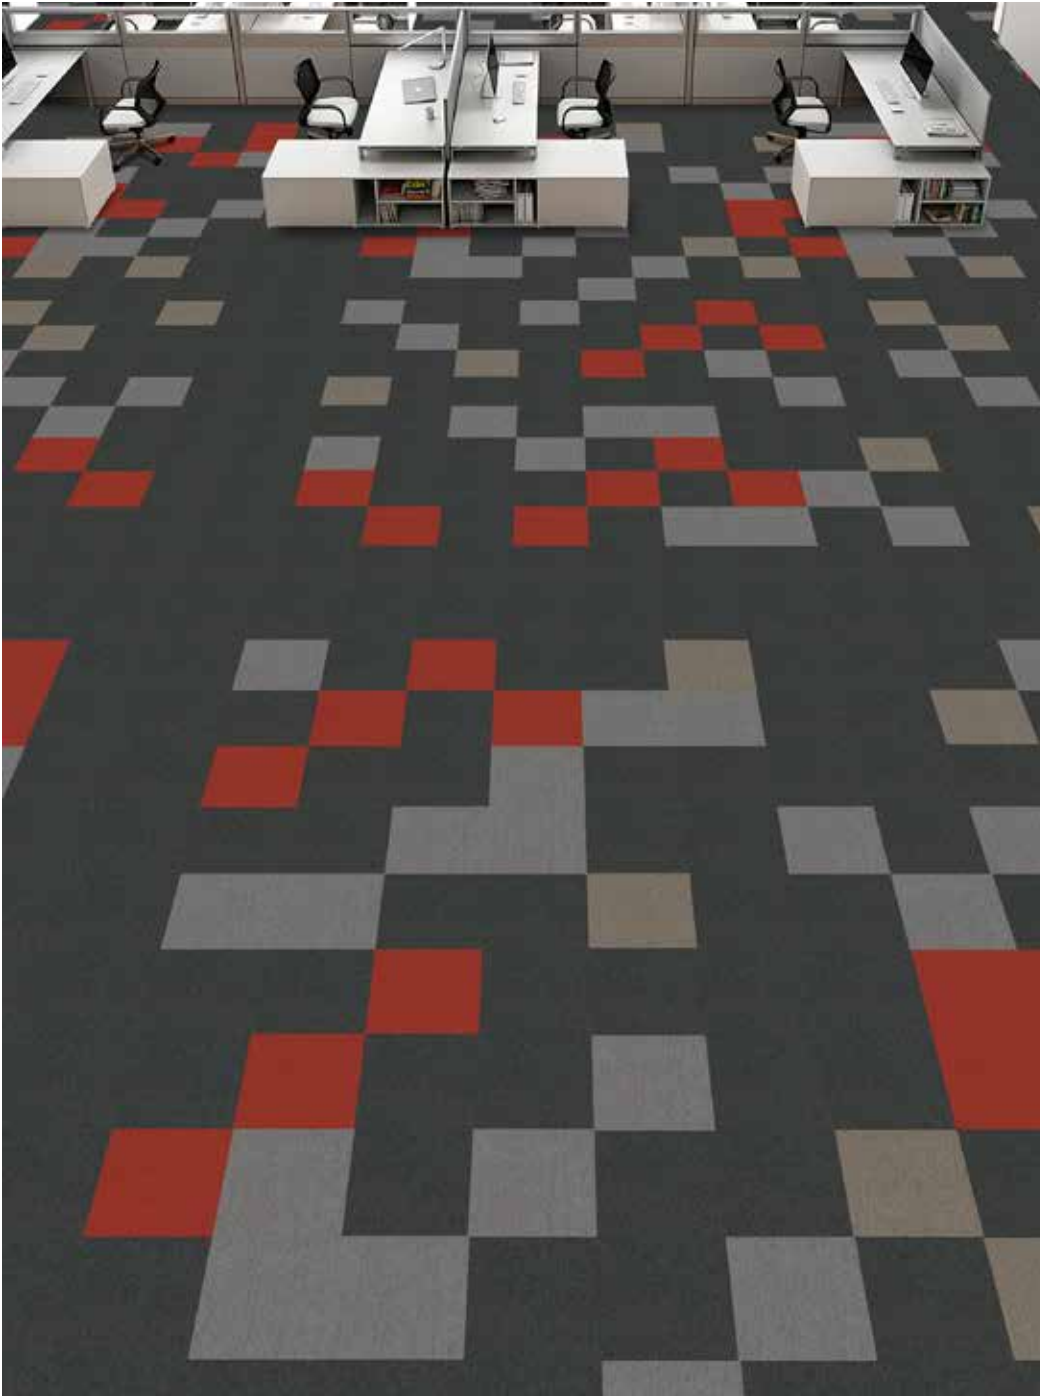

Quarter Turn

Ashlar

GEO Flooring Pty Ltd

www.geoflooring.com.au

info@geoflooring.com.au

+61 2 9960 4199