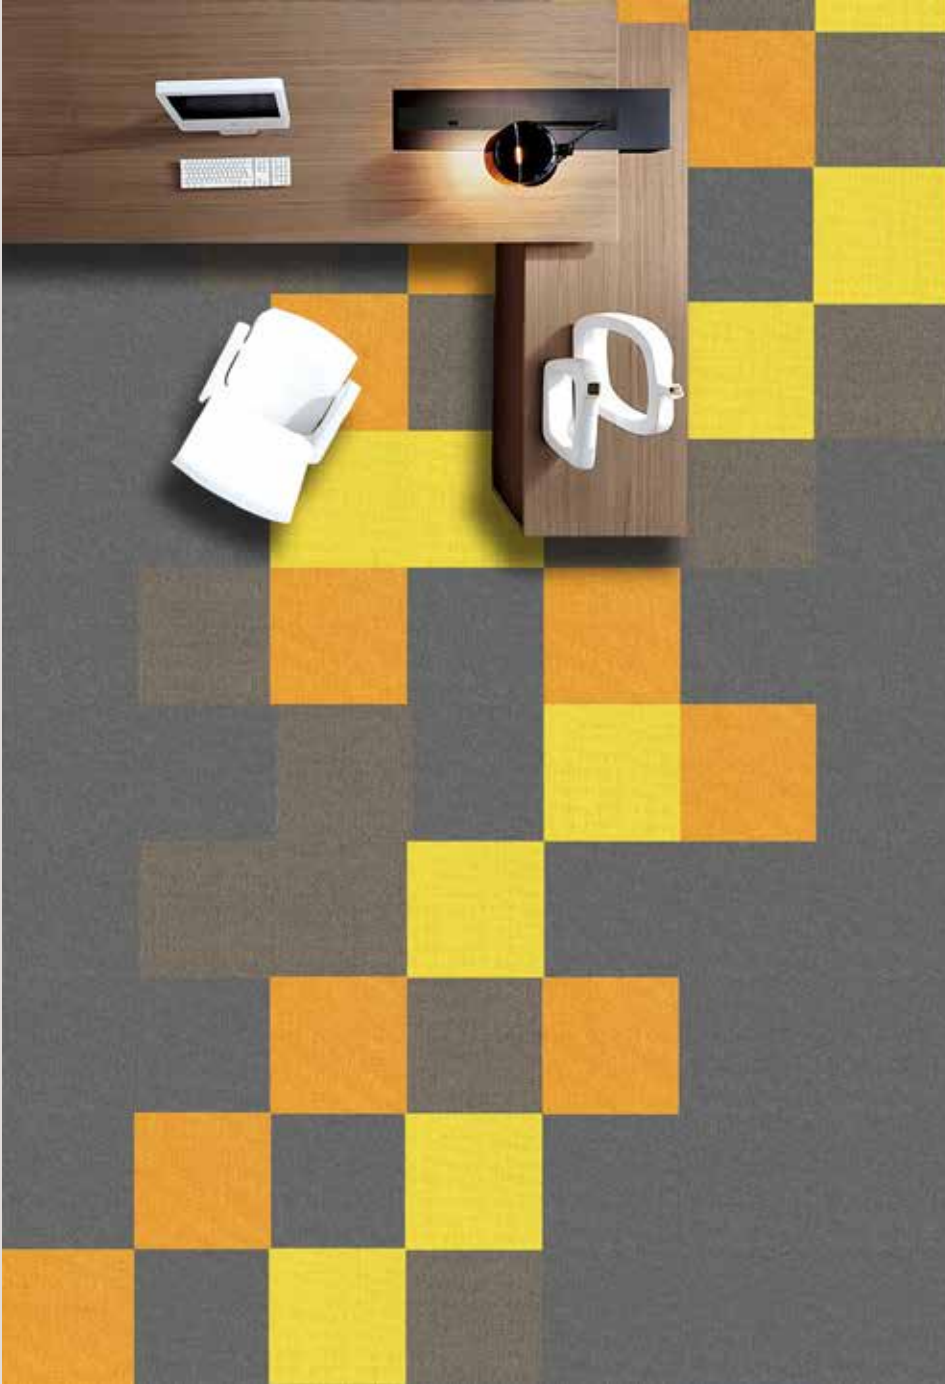

GEO FLOORING

Fairly Solid
Carpet Tiles

FAIRLY SOLID

“Fairly Solid”

- the playful carpet tile for designing fun spaces-

A choice of Vibrant Colours and Elegant Neutrals form this 15 colour palette. It's unique texture give you an almost solid aesthetic.

FAIRLY SOLID

Dreamy Blue

Grey Space

Market Green

Seriously Black

Citron

Blazing Blue

Grey Fabric

Lime Fizz

Heavy Iron

Lemon Tree

Casa Navy

Earthy

Spruce

Bulldog Grey

Really Red

FAIRLY SOLID

Product Specifications

Construction	Multi-Level Loop
Yarn	100% Universal Nylon 6
Gauge	5/64"
Production Weight	20 oz
Total Thickness	7.0 mm +/- 0.5mm
Backing	ComfortBac
Size	50 x 50 cm

Installation Methods