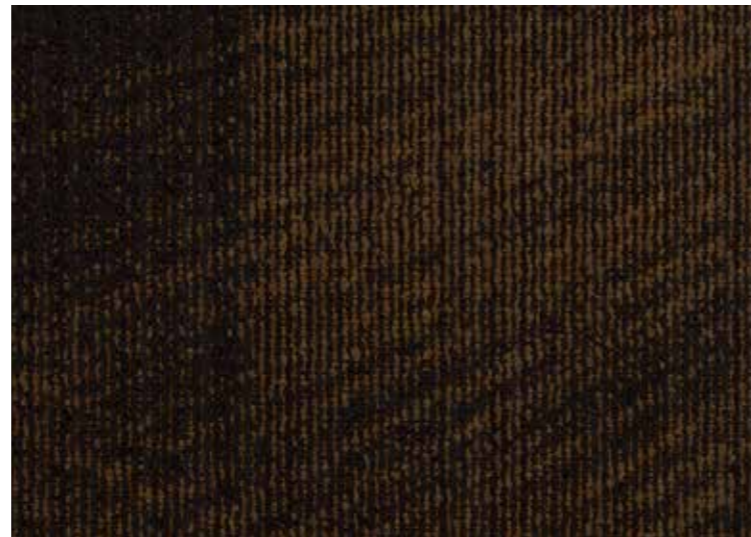

Double Exposure 400457