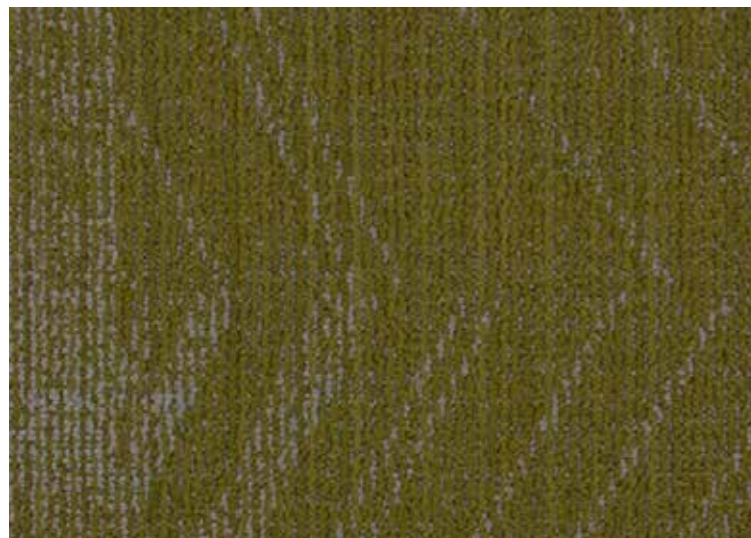

GEO FLOORING

A blue velvet armchair is positioned on a dark grey carpet with a complex geometric pattern of interlocking shapes. The background is a red brick wall. The overall scene is dimly lit, creating a moody atmosphere.

Light Leak 400461

Out Of Focus 400458

Distortion 400451

Double Exposure 400457

Shutter Speed 400455

Star Trails 400450

Fall Off 400460

Filter 400456